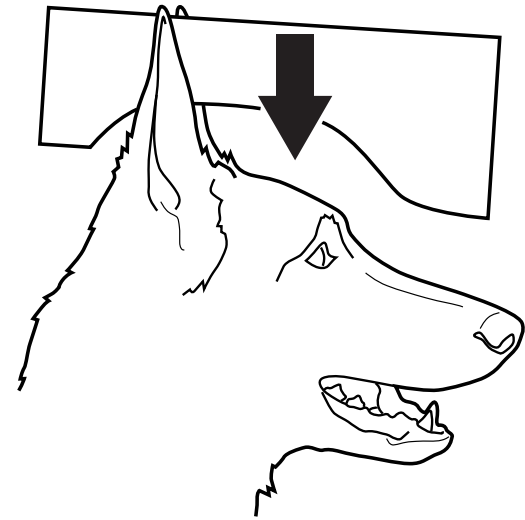

K9 HELM™

Template #
L1
Cranial Length

← Rear

13 cm

Front →

IMPORTANT

This measurement must be verified with a ruler after printing!
PDF must be printed at 100% with NO PAGE SCALING to fit paper size.

Cut along dotted line and use upper portion as shown in illustration above. For best results, after cutting to shape, trace onto cardboard and cut out.
Be sure to write the template number on the cardboard cutout.